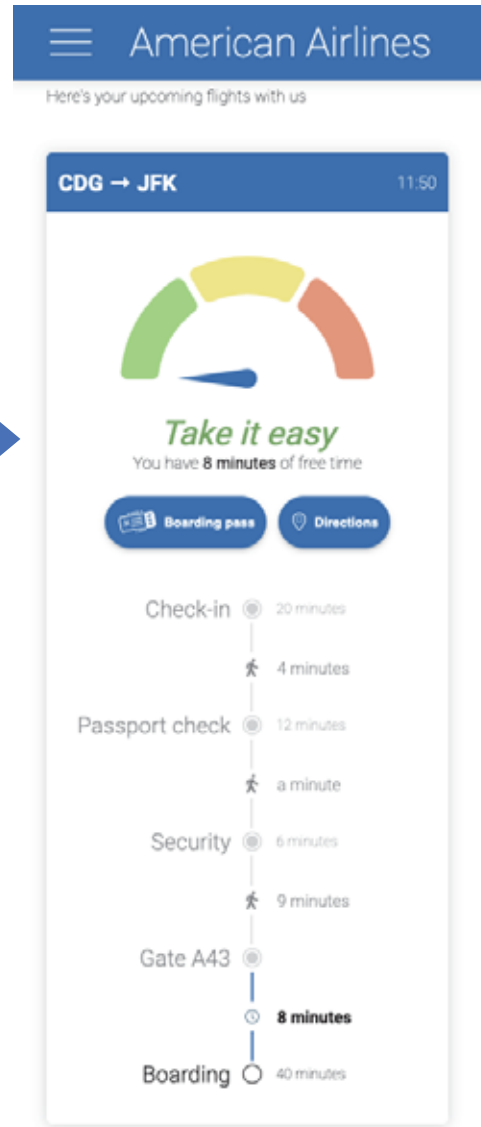

Meeting departure time
is an **issue** for
Pax and **Airlines**

Impacting

Passengers

Airlines

ATC

Our Solution

Zen indicator

Pax live position

Pax at risk list

Pax itinerary

Post-op analysis

How it Works !

Aircraft movements

Pax scan in terminal

Security staffing

 Pax position

Flight information

Pax profile

Seat number

Welcome, **Mark Davis**

Here's your upcoming flights with us

CDG → JFK

11:50

Take it easy

You have **an hour** of free time

Check-in 20 minutes

 4 minutes

Passport check 12 minutes

 a minute

Welcome, **Jane Cook**

Here's your upcoming flights with us

CDG → JFK