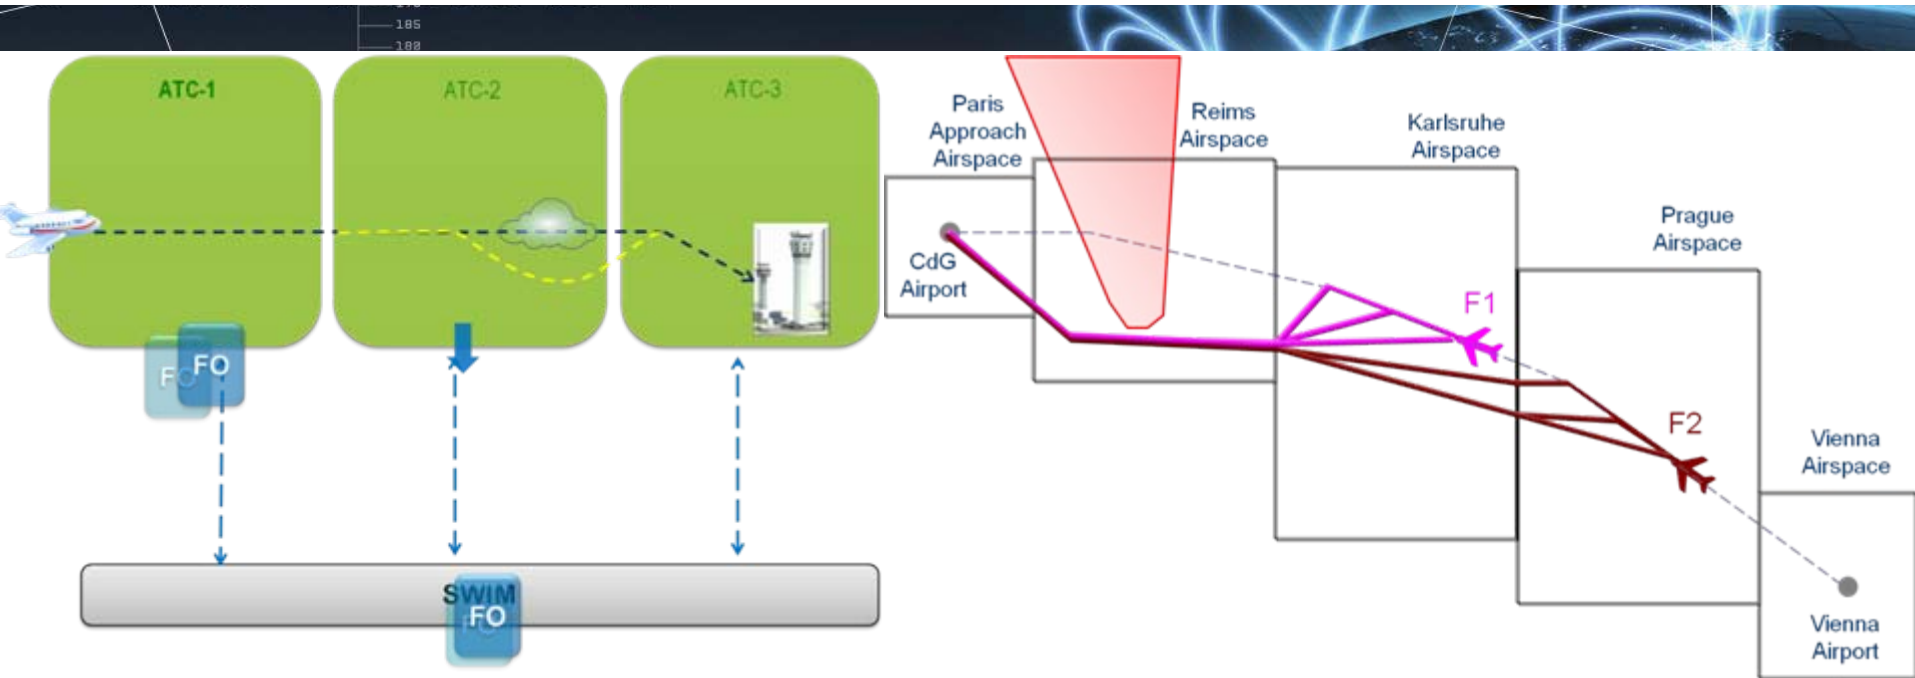

SWIM Master Class

June - October 2012

Introduction to Showcases

ATC-to-ATC Profile Scenarios

Educational show case on the handling of an airspace closure using both current systems and procedure and a SWIM-based information sharing.

Live demonstrations on the sharing of Flight Objects between ATC centers and interoperability between the SWIM's ATC2ATC and EAD profiles.

DNOTAM / iCWP Scenario

MUAC ATFCM Air Situation Prediction tool

ASM Support to NM through SWIM

LARA (Local And sub-Regional Airspace Management Support System) is a EUROCONTROL software package provided free of charge to stakeholders to support and enhance the airspace management process. It provides real-time exchange of airspace management data between involved actors enabling collaborative decision making and an enhanced situational awareness throughout the airspace management process.