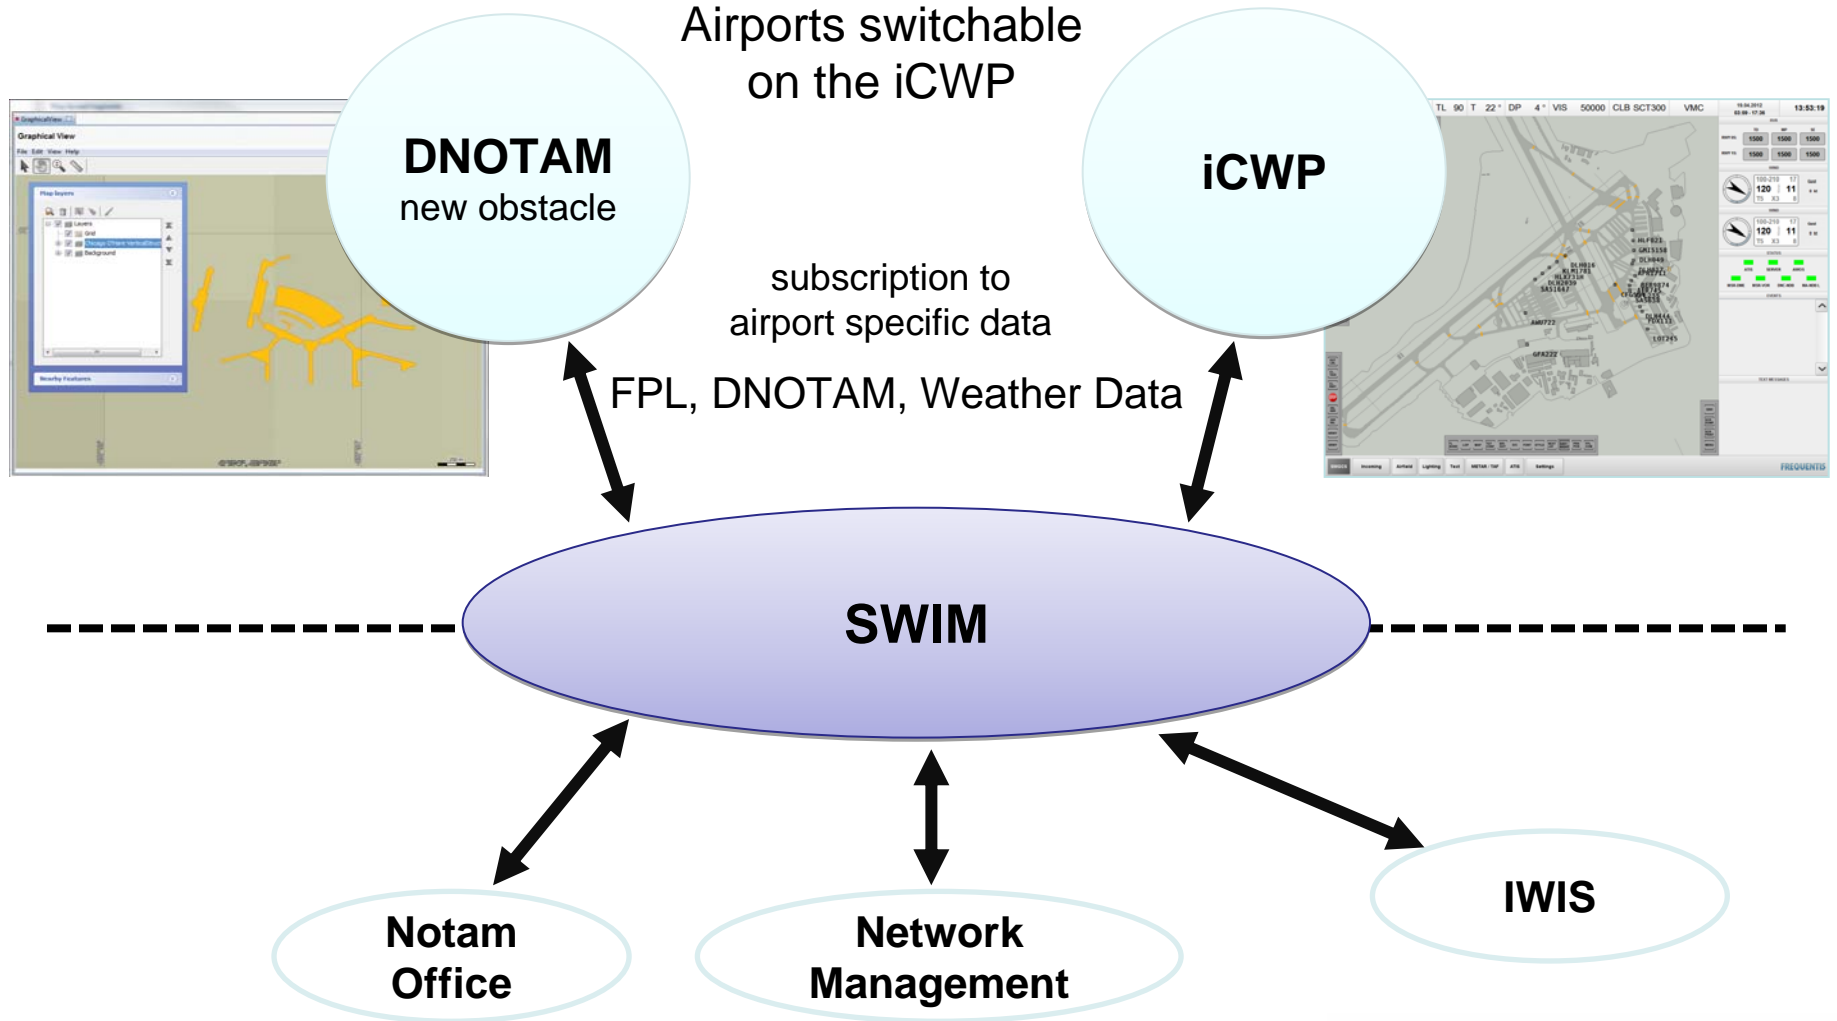

SWIM Master Class

June - October 2012

Introduction to Showcases

ATC-to-ATC Profile Scenarios

Educational show case on the handling of an airspace closure using both current systems and procedure and a SWIM-based information sharing.

Live demonstrations on the sharing of Flight Objects between ATC centers and interoperability between the SWIM's ATC2ATC and EAD profiles.

DNOTAM / iCWP Scenario

MUAC ATFCM Air Situation Prediction tool

ASM Support to NM through SWIM

LARA (Local And sub-Regional Airspace Management Support System) is a EUROCONTROL software package provided free of charge to stakeholders to support and enhance the airspace management process. It provides real-time exchange of airspace management data between involved actors enabling collaborative decision making and an enhanced situational awareness throughout the airspace management process.

LARA SWIM Master Class showcase:

- Exchange and validate static airspace data via B2B and AIXM 5.1
- Provide dynamic airspace management data to the network and its users, encompassing the planning phase and real-time activation phase of the airspace management process