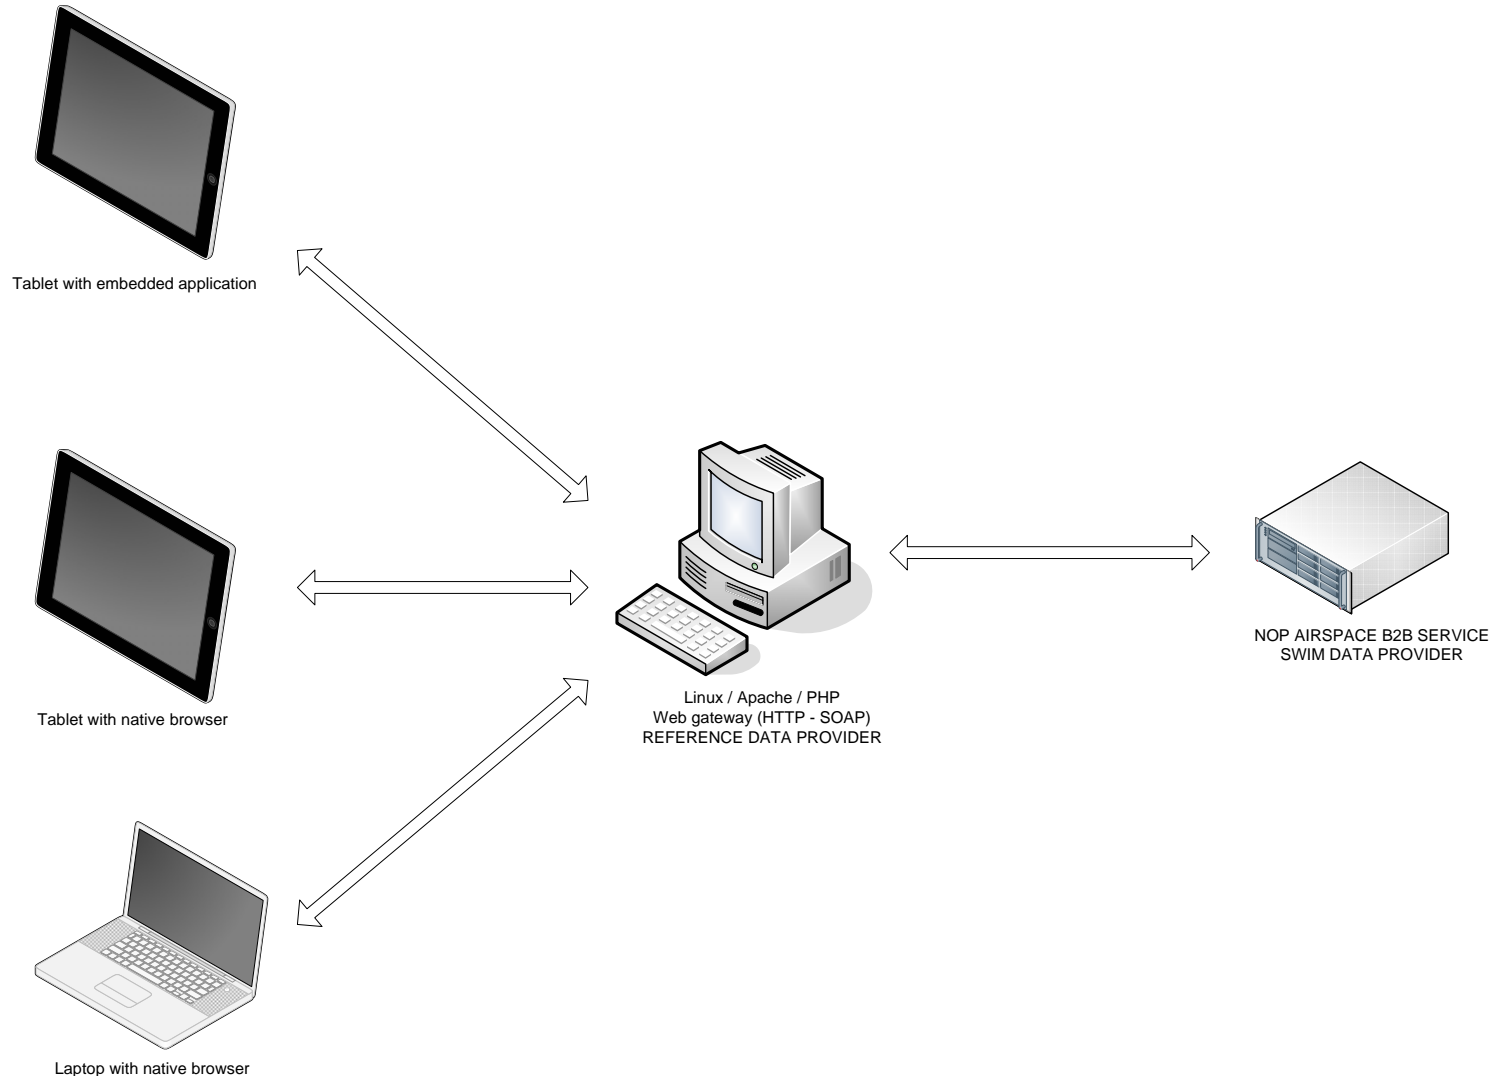

ASM Support to NM through SWIM

LARA (Local And sub-Regional Airspace Management Support System) is a EUROCONTROL software package provided free of charge to stakeholders to support and enhance the airspace management process. It provides real-time exchange of airspace management data between involved actors enabling collaborative decision making and an enhanced situational awareness throughout the airspace management process.

SWIM JUMPSTART

How far can you get in 3 days?

Using :

- AIXM 5.1 for airports and points
- Web services WS-SOAP
- Transport Level : Mutual Authentication
- Only Free Tools ...
- ... from Microsoft : .NET 4.0, WPF, WCF, Bing Maps

Result

- Clearing of challenges and discovery
- Visualisation of airports and points
- Successful access to NM B2B web services

Mobile B2B Web Services

SWIM Registry Concept (SESAR)

Information Exchange

Information Services