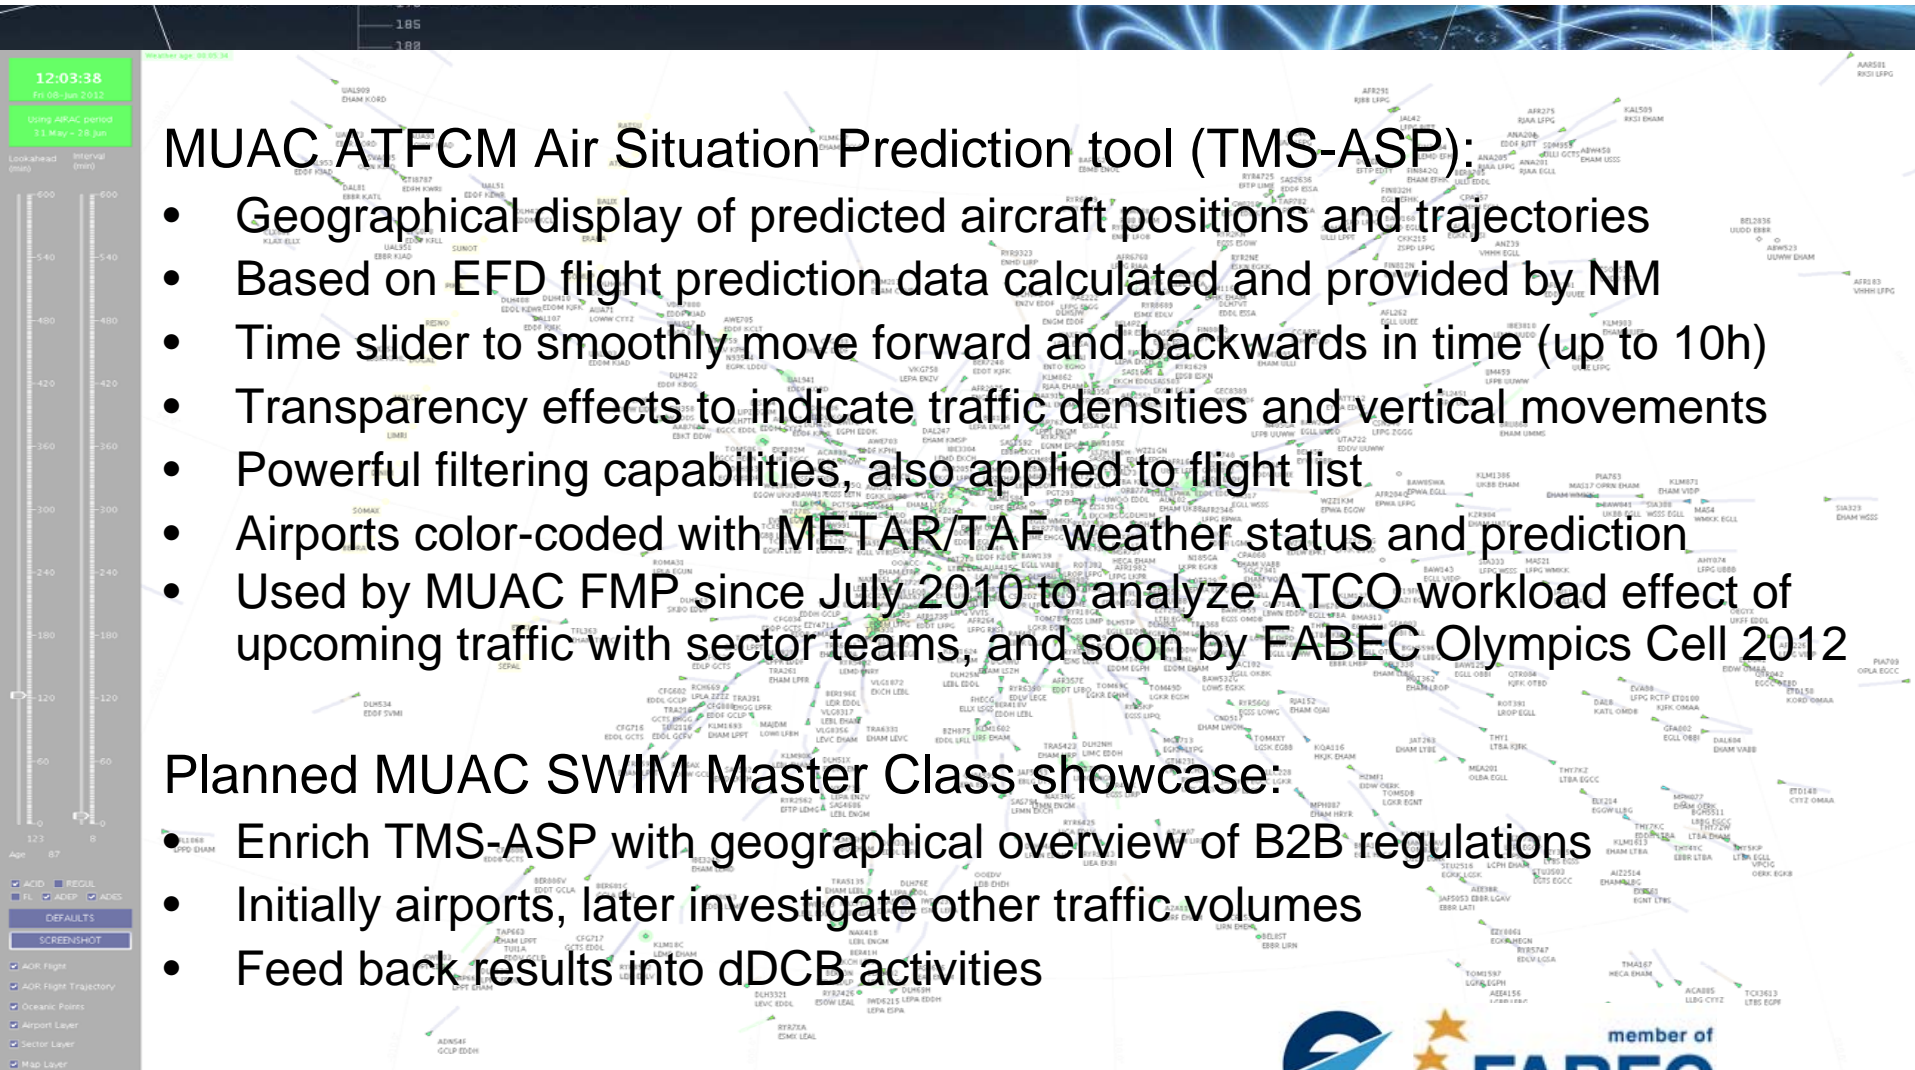

SWIM Master Class

June - October 2012

Introduction to Showcases

ATC-to-ATC Profile Scenarios

Educational show case on the handling of an airspace closure using both current systems and procedure and a SWIM-based information sharing.

Live demonstrations on the sharing of Flight Objects between ATC centers and interoperability between the SWIM's ATC2ATC and EAD profiles.

DNOTAM / iCWP Scenario

MUAC ATFCM Air Situation Prediction tool

ASM Support to NM through SWIM

LARA (Local And sub-Regional Airspace Management Support System) is a EUROCONTROL software package provided free of charge to stakeholders to support and enhance the airspace management process. It provides real-time exchange of airspace management data between involved actors enabling collaborative decision making and an enhanced situational awareness throughout the airspace management process.