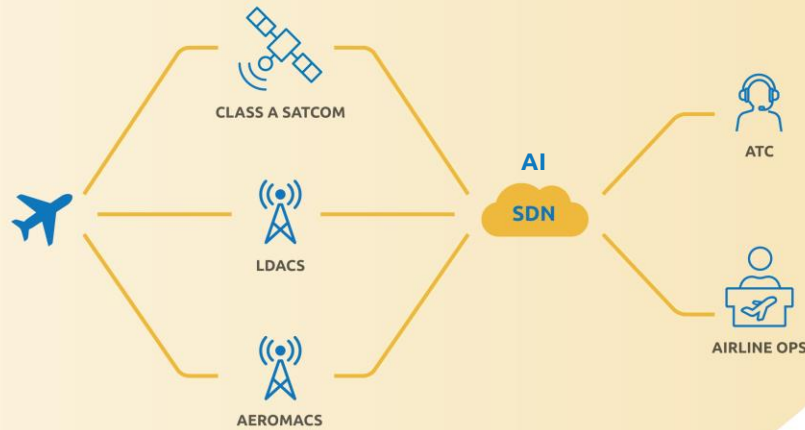

SINAPSE

Intelligent & secured Aeronautical Datalink Communications network based on Software Defined Networking (SDN) augmented with Artificial Intelligence (AI)

Future air-to-ground data communications network architecture

Intrusion and Prevention Detection System
Securing AI from Cybersecurity Attacks
Intelligent Cybersecurity functions

Prevent ATN CPDLC Provider Abort
Predict safety services outages
SDN for ATN powered by AI

Intelligent future multi-link
Optimize networking
QoS prediction

11th SESAR Innovation Days